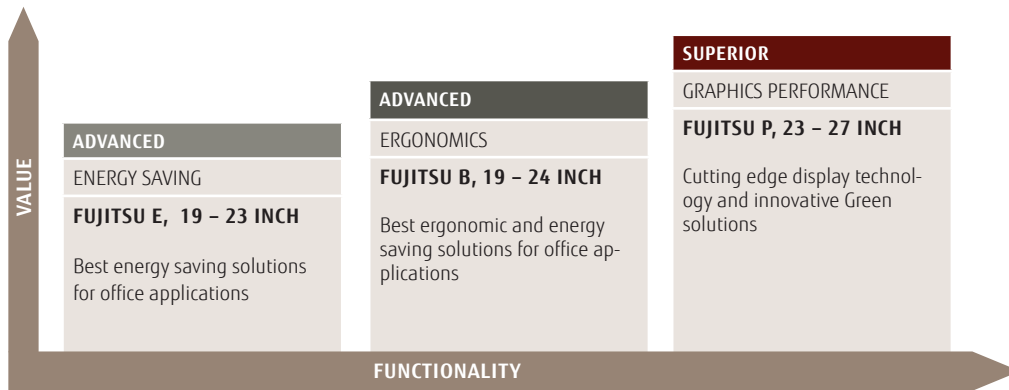

A Feast for Your Eyes

Fujitsu Displays

IPS (In plane Switching)

- IPS panel technology for best picture performance
- Ultra-wide viewing angle and brilliant view from any perspective
- Outstanding brightness uniformity and grey scaling
- 102% color gamut (27-inch)
- Perfect grayscale with DICOM optimized gamma preset

0-Watt

- P Line offers 0-Watt power consumption in off-mode (VGA and DVI)
- Unique and patent applied technology – worldwide

ECO System

- Eco mode for power saving potential of up to 50% in operation
- Eco Key - activate the Eco mode by one key stroke
- Control LED in 3 colors for the three levels of the mode